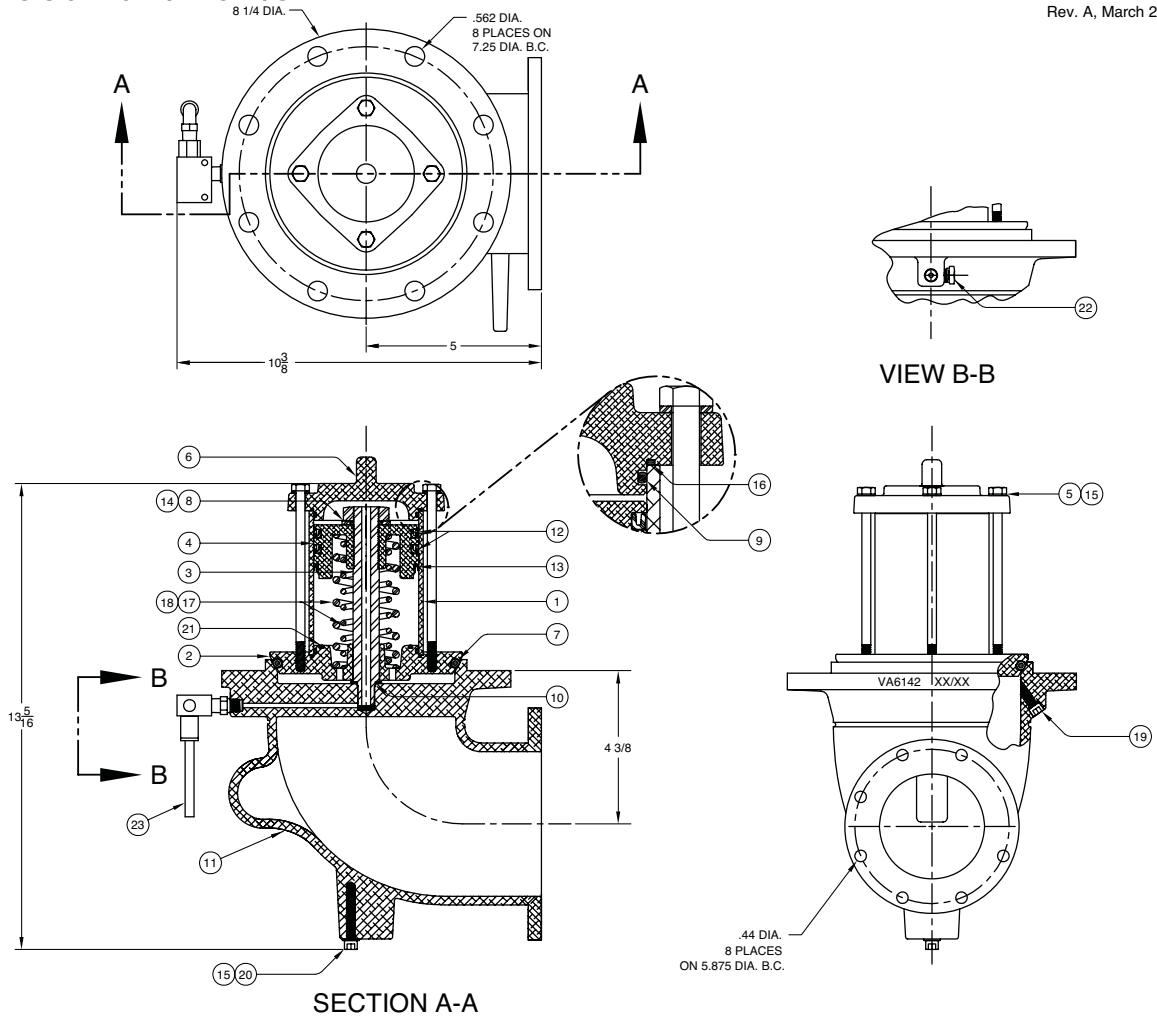

# VA6142 5" X 4" Emergency Valve

## Replacement Parts

Rev. A, March 2006

ITEM	PART NUMBER	DESCRIPTION	QTY.
1	6950	CYLINDER BODY	1
2	6951	CYLINDER DISK	1
3	6953	STEM	1
4	6954	PISTON	1
5	6956	HEX CAP SCREW	4
6	6957	CAP	1
7	6959	O-RING (TEF-O-SIL)	1
8	6960	SEAL WASHER <sup>1</sup>	1
9	6961	O-RING, CAP, SIDE SEAL <sup>1</sup>	2
10	6962	SEAL WASHER <sup>1</sup>	1
11	9423	VALVE BODY	1
12	5865	U-CUP SEAL <sup>1</sup>	2

ITEM	PART NUMBER	DESCRIPTION	QTY.
13	6966	U-CUP SEAL <sup>1</sup>	1
14	5687	HEX JAM NUT	1
15	H50086M	LOCK WASHER	5
16	6964	O-RING <sup>1</sup>	2
17	6233	SPRING (INNER)	1
18	6234	SPRING (OUTER)	1
19	6965	SEAL SCREW	1
20	6967	SCREW	1
21	6969	O-RING (VITON) <sup>1</sup>	1
22	5047	FUSIBLE PLUG	1
23	9811	QUICK EXHAUST ASSEMBLY	1

REPAIR KIT		
PART NUMBER	DESCRIPTION	QTY.
10002	CYLINDER REPAIR KIT	N/A

<sup>1</sup> - Included in 10002