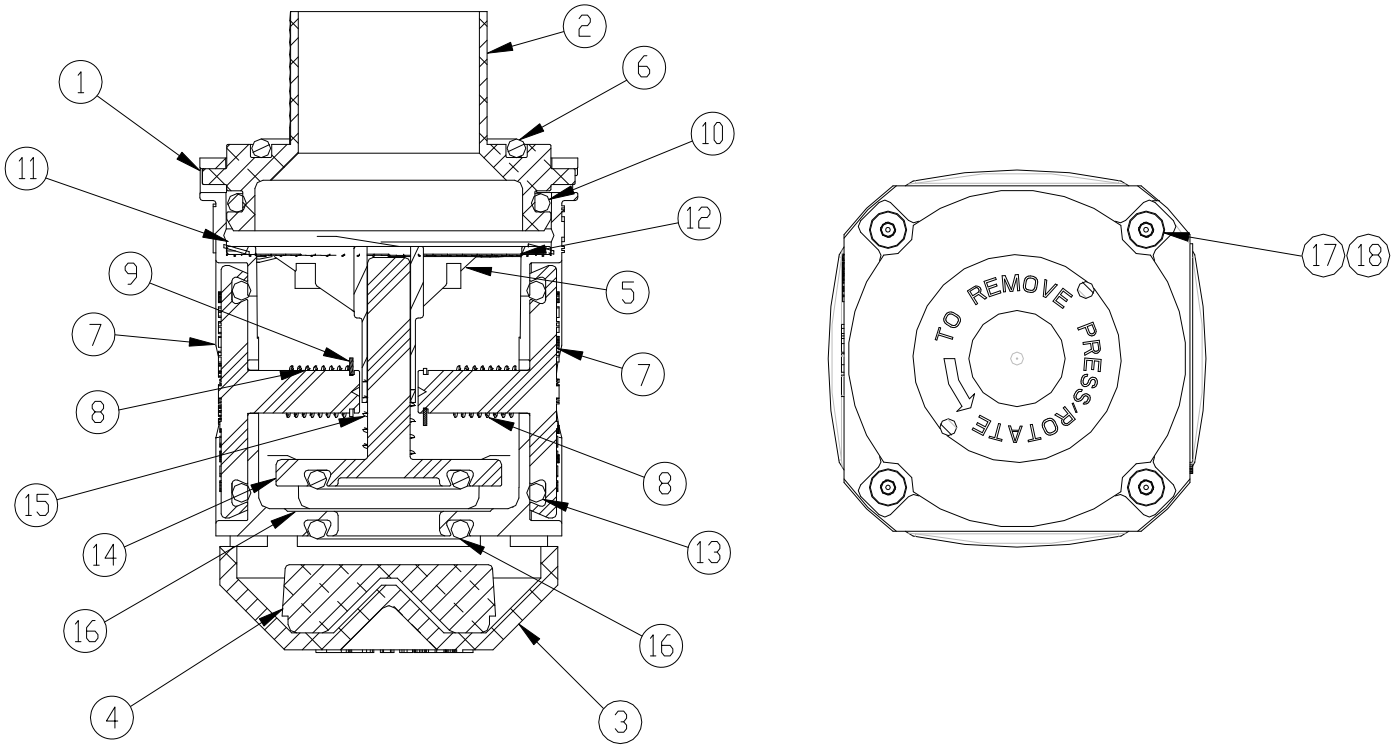

NV3000 Pressure Vacuum Vent

ITEM	PART NUMBER	DESCRIPTION	QTY.
1	H71323	BODY, MACHINED	1
2	H71322	TOP ENCLOSURE	1
3	H71321	HOUSING SHUTOFF	1
4	6461	DISK SHUTOFF	1
5	H71325	POPPET GUIDE	1
6	6479	O-RING	1
7	H71327	VACUUM POPPET	2
8	H71328	VACUUM SPRING	2
9	H71329	RETAINING CLIP	2

ITEM	PART NUMBER	DESCRIPTION	QTY.
10	H71335	O-RING	1
11	H71324	FLAME ARRESTOR	1
12	11745	WAVE SPRING	1
13	11943	O-RING	2
14	H71326	PRESSURE POPPET	1
15	H71330	PRESSURE SPRING	1
16	9428	O-RING	2
17	H71401	SCREW	4
18	11851	LOCK WASHER	4