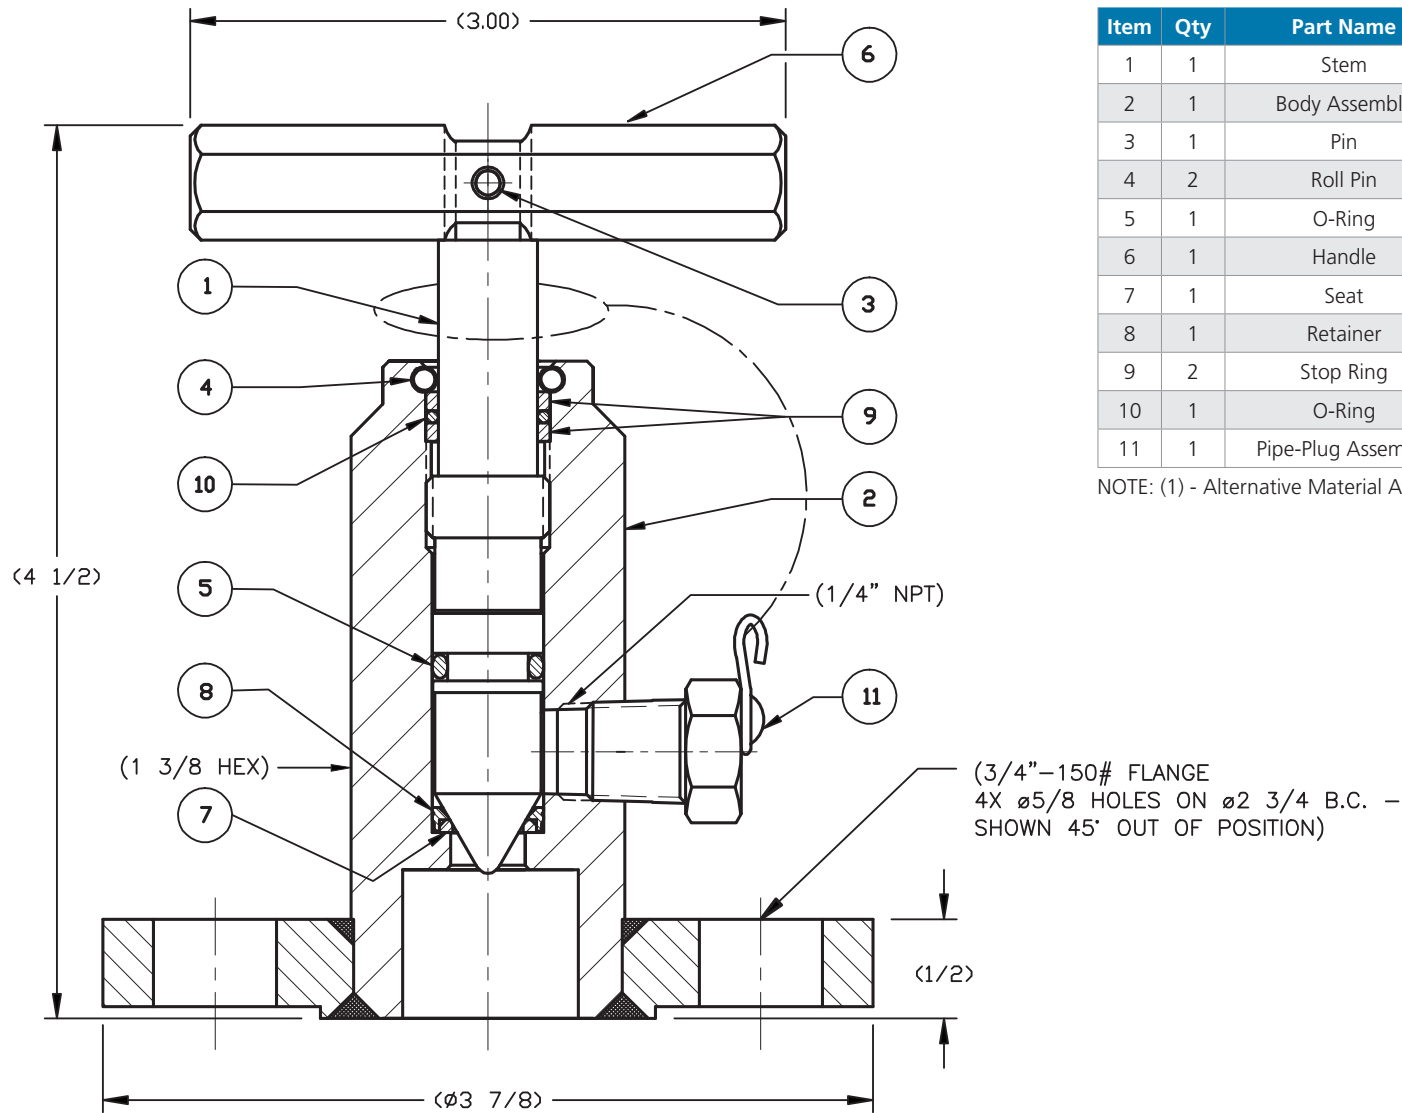

# Model A-257-F

## 3/4" Flange Base Needle Valve

Item	Qty	Part Name	Material	Part No.
1	1	Stem	Stainless Steel	257-1-SS
2	1	Body Assembly	Stainless Steel	257-23-SS
3	1	Pin	Stainless Steel	720-19-SS
4	2	Roll Pin	Stainless Steel	253-4-SS
5	1	O-Ring	Buna-N (1)	257-5-BN
6	1	Handle	Steel Plated	254-61-CS
7	1	Seat	Teflon	257-7-TF
8	1	Retainer	Stainless Steel	257-8-SS
9	2	Stop Ring	Stainless Steel	257-9-SS
10	1	O-Ring	Buna-N	257-10-BN
11	1	Pipe-Plug Assembly	Stainless Steel	20-SS-19-05-6-SS-KR