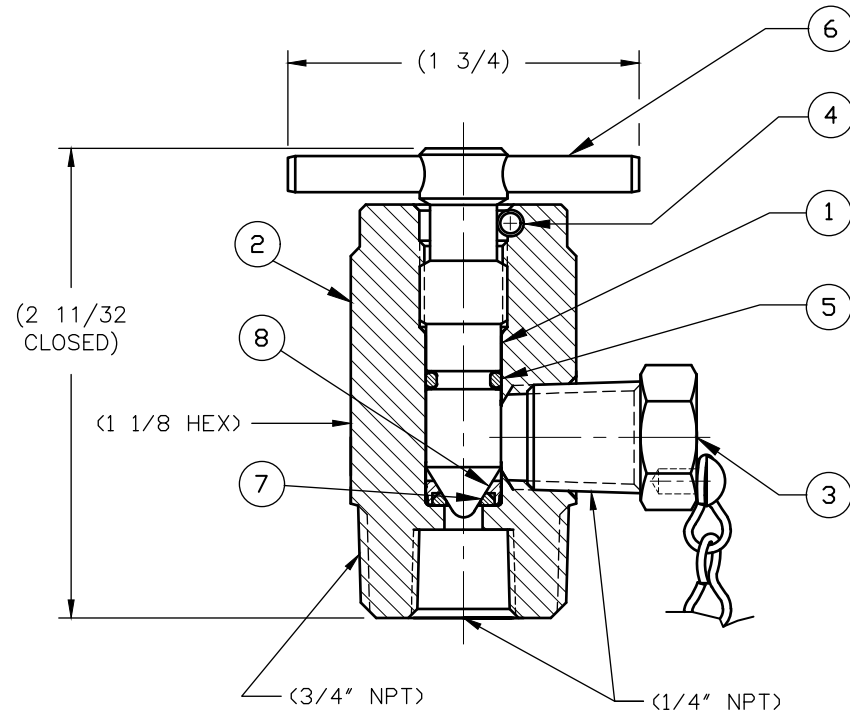

# Model A-256-SS / A-256-MO

## 1/4" Needle Valves for Telltale

			A-256-SS		A-256-MO	
Item	Qty	Part Name	Material	Part No.	Material	Part No.
1	1	Stem	Stainless Steel	253-1-SS	Stainless Steel	253-1-MO
2	1	Body	Stainless Steel	256-2-SS	Stainless Steel	256-2-MO
3	1	Plug Assembly	Stainless Steel	20-SS-19-05-6-SS-KR	Stainless Steel	20-MO-19-05-6-SS-KR
4	1	Roll Pin	Stainless Steel	253-4-SS	Stainless Steel	253-4-SS
5	1	O-Ring	Buna-N (1)	253-5-BN	Buna-N (1)	253-5-BN
6	1	Handle	Stainless Steel	253-6-SS	Stainless Steel	253-6-SS
7	1	Seat	Teflon	254-7-TF	Teflon	254-7-TF
8	1	Retainer	Stainless Steel	254-8-SS	Stainless Steel	254-8-MO