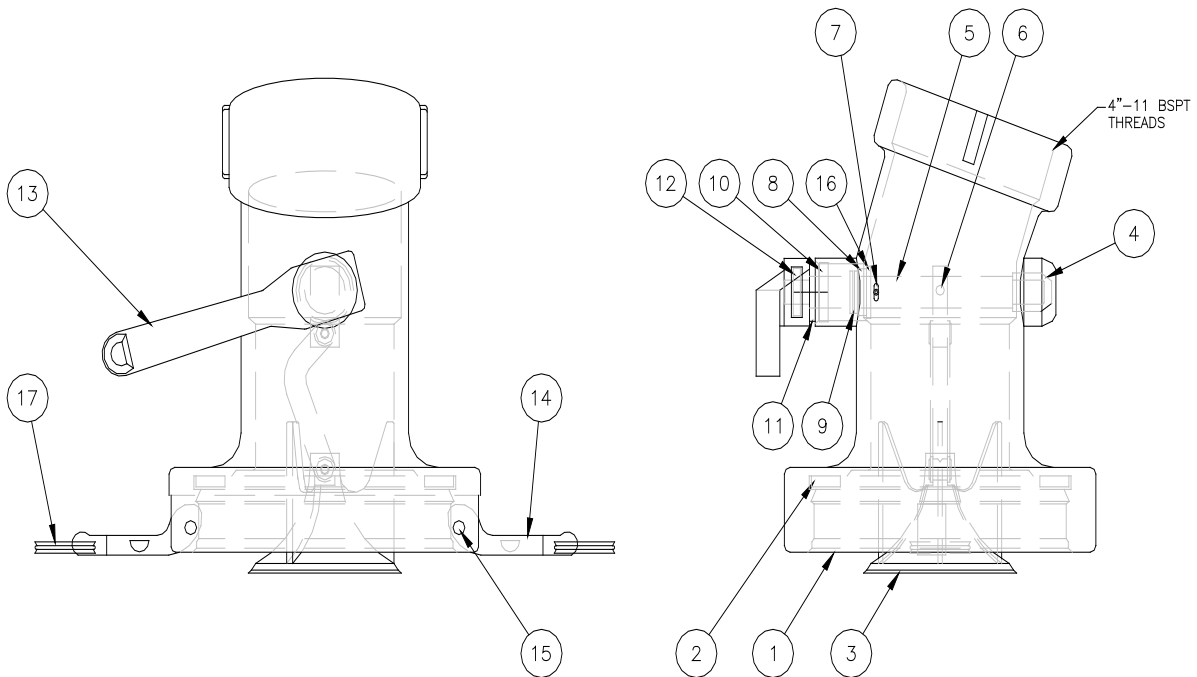

871EDB-AL40 4" Gravity Coupler, Buna-N

ITEM	PART NUMBER	DESCRIPTION	QTY
1	E10127A	BODY, MACHINED	1
2	H08347M	6" GASKET, BUNA-N	1
3	H08475	POPPET	1
4	H06111RP	BUSHING	1
5	H20345RE	SHAFT	1
6	H04139M	PIN	1
7	H01186M	COTTER PIN	1
8	H06121RP	SHAFT RETAINER	1
9	H06281M	O-RING, BUNA-N	1
10	H07725M	O-RING, BUNA-N	1

ITEM	PART NUMBER	DESCRIPTION	QTY
11	H07724M	STUFFING BOX	1
12	H20342M	DRIVE PIN	1
13	C10111DI	LEVER	1
14	12629'	CAM ARM	2
15	H20144M'	GROOVE PIN	2
16	H06364M	WASHER	1
17	H20550M'	FINGER RING	2

REPAIR KITS	
871-ARM KIT	CAM LEVER REPAIR KIT