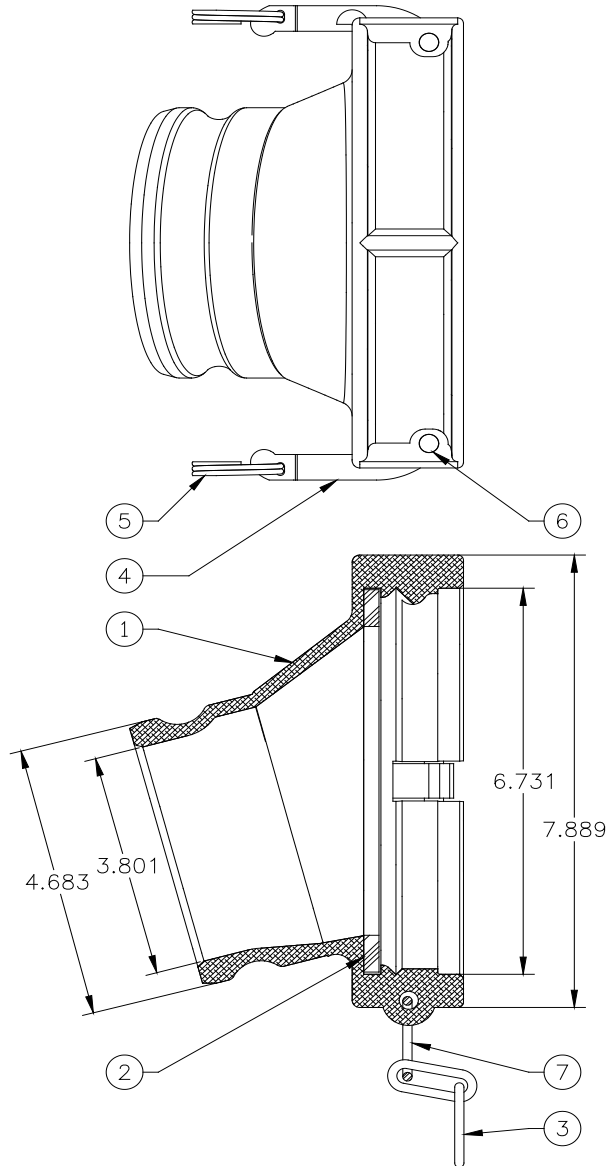

## 871A-AL40 4" Gravity Coupler-Buna-N Seat

ITEM	PART NUMBER	DESCRIPTION	QTY
1	E00221A	BODY, MACHINED	1
2	H08347M	GASKET, BUNA-N	1
3	H20325M	CHAIN, ZINC PLATED	1
4	12629 <sup>1</sup>	CAM ARM	2
5	H20550M <sup>1</sup>	FINGER RING	2
6	H20144M <sup>1</sup>	GROOVE PIN	2

1 - Included in 871-ARM KIT

ITEM	PART NUMBER	DESCRIPTION	QTY
7	H08328M	CONNECTOR RING	1

REPAIR KITS	
871-ARM KIT	CAM LEVER REPAIR KIT