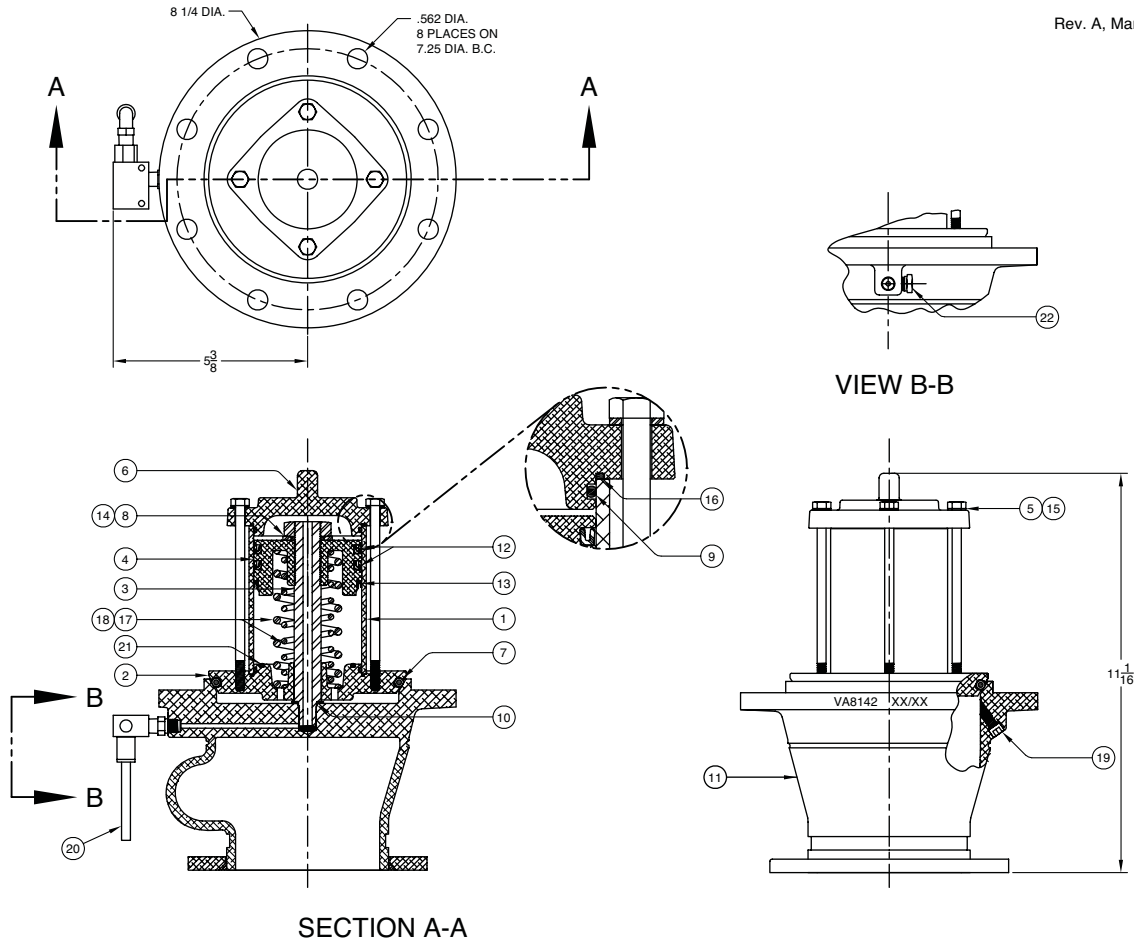

VA8142 5" X 4" Emergency Valve

Replacement Parts

Rev. A, March 2006

ITEM	PART NUMBER	DESCRIPTION	QTY.
1	6950	CYLINDER BODY	1
2	6951	CYLINDER DISK	1
3	6953	STEM	1
4	6954	PISTON	1
5	6956	HEX CAP SCREW	4
6	6957	CAP	1
7	6959	O-RING (TEF-O-SIL)	1
8	6960	SEAL WASHER ¹	1
9	6961	O-RING, CAP, SIDE SEAL ¹	2
10	6962	SEAL WASHER ¹	1
11	9806	VALVE BODY	1

ITEM	PART NUMBER	DESCRIPTION	QTY.
12	5865	U-CUP SEAL ¹	2
13	6966	U-CUP SEAL ¹	1
14	5687	HEX JAM NUT	1
15	H50086M	LOCK WASHER	4
16	6964	O-RING ¹	2
17	6233	SPRING (INNER)	1
18	6234	SPRING (OUTER)	1
19	6965	SEAL SCREW	1
20	9811	QUICK EXHAUST ASSEMBLY	1
21	6969	O-RING (VITON) ¹	1
22	5047	FUSIBLE PLUG	1

REPAIR KIT		
PART NUMBER	DESCRIPTION	QTY.
10002	CYLINDER REPAIR KIT	N/A

1 - Included in 10002