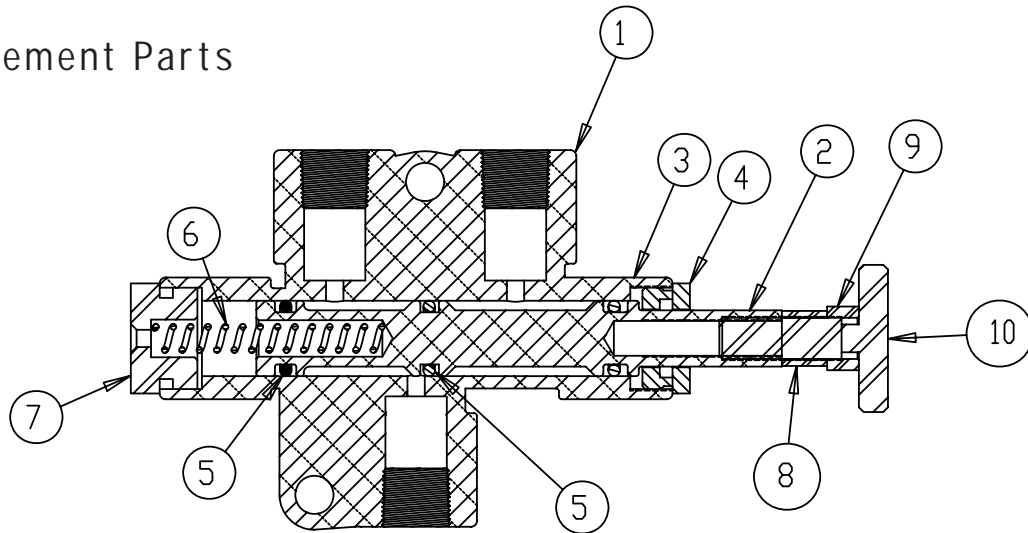

## Air Interlock Valve Model 200

### Replacement Parts

## Air Interlock Valve Model 201

ITEM	PART NUMBER	DESCRIPTION	QTY.
1	200-1	BODY	1
2	200-2	SHAFT	1
3	200-3	O-RING	1
4	200-4	NUT, GLAND	1
5	200-8	O-RING	2
6	200-9	SPRING, AIR INTERLOCK	1
7	200-10	NUT, END	1

ITEM	PART NUMBER	DESCRIPTION	QTY.
8	200-5	SPACER	1
9	200-6	HEX NUT	1
10	200-7	ADJUSTER	1
11	11393	PUSH PLATE	1
12	11374	FLAT HEAD SCREW	1