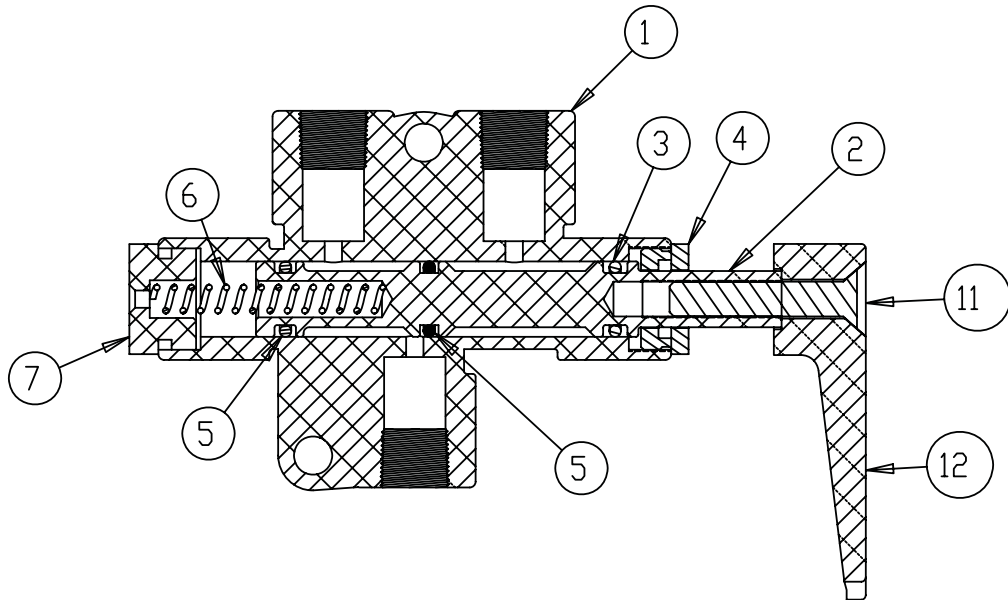

## Air Interlock Valve Model 200

### Replacement Parts

## Air Interlock Valve Model 201

ITEM	PART NUMBER	DESCRIPTION	QTY.
1	200-1	BODY	1
2	200-2	SHAFT	1
3	200-3	O-RING	1
4	200-4	NUT, GLAND	1
5	200-8	O-RING	2
6	200-9	SPRING, AIR INTERLOCK	1
7	200-10	NUT, END	1

ITEM	PART NUMBER	DESCRIPTION	QTY.
8	200-5	SPACER	1
9	200-6	HEX NUT	1
10	200-7	ADJUSTER	1
11	11393	PUSH PLATE	1
12	11374	FLAT HEAD SCREW	1