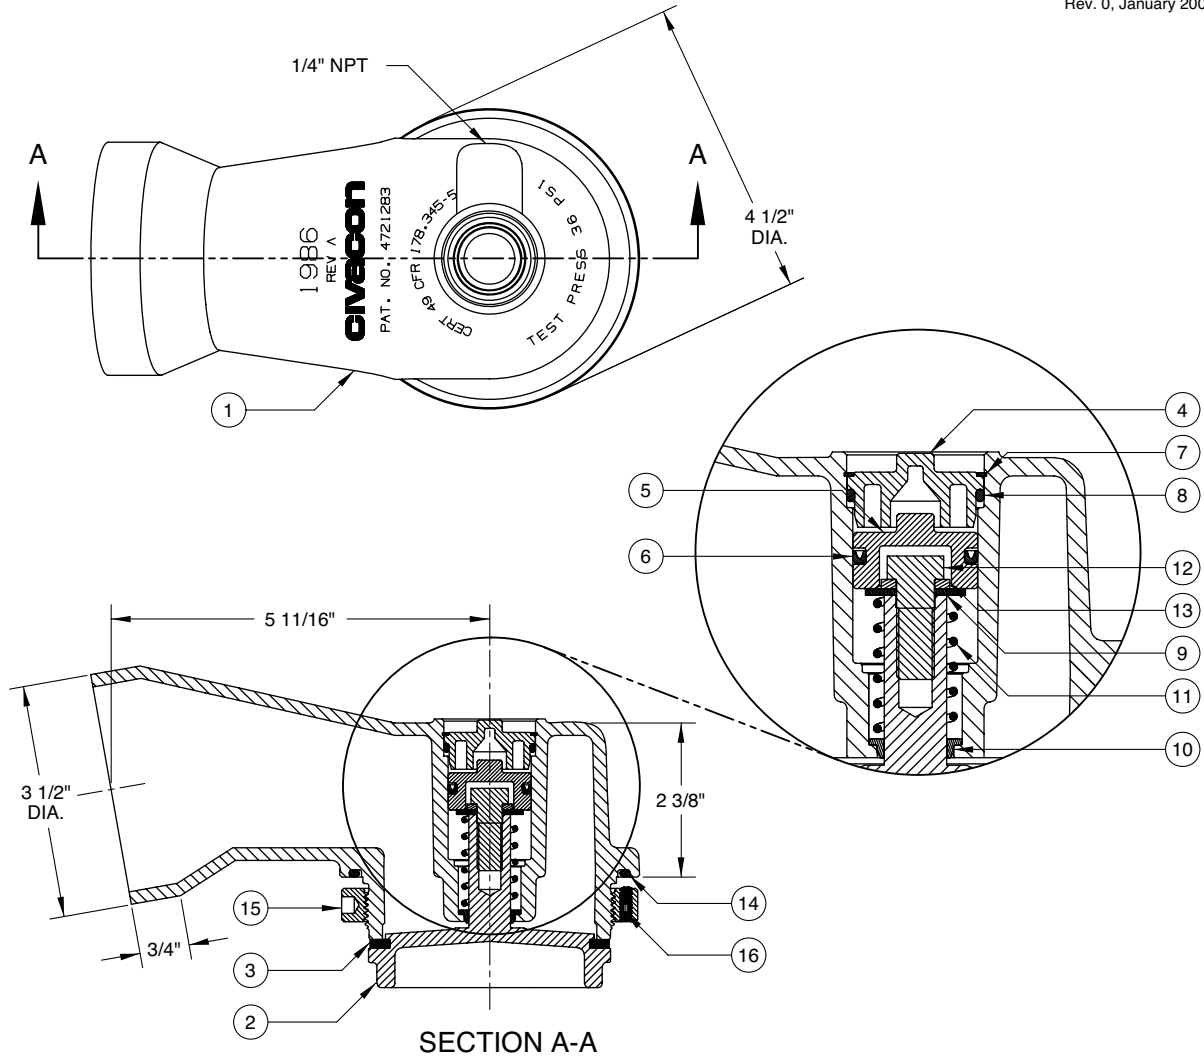

1986 3" Vapor Vent

Replacement Parts

Rev. 0, January 2003

ITEM	PART NUMBER	DESCRIPTION	QTY.
1	E10162A	BODY	1
2	C10045A	POPPET	1
3	H20749M	SEAT DISC (VITON) ¹	1
4	H20516M	PLUG ¹	1
5	11772	PISTON ¹	1
6	FF11AA	SEAL (BUNA U-CUP) ¹	2
7	H20066M	RETAINING RING	1
8	H20249M	O-RING (BUNA) ¹	1
9	H05487M	WASHER (FLAT)	1
10	H20517M	BEARING	1

ITEM	PART NUMBER	DESCRIPTION	QTY.
11	H52179M	SPRING	1
12	H20070M	CAP SCREW	1
13	H04467M	WASHER (LOCKING)	1
14	H20124M	O-RING (VITON)	1
15	H20083M	LOCKING RING	1
16	H20123M	SET SCREW	1

REPAIR KITS		
PART NUMBER	DESCRIPTION	QTY.
1986RK	VENT REPAIR KIT	N/A