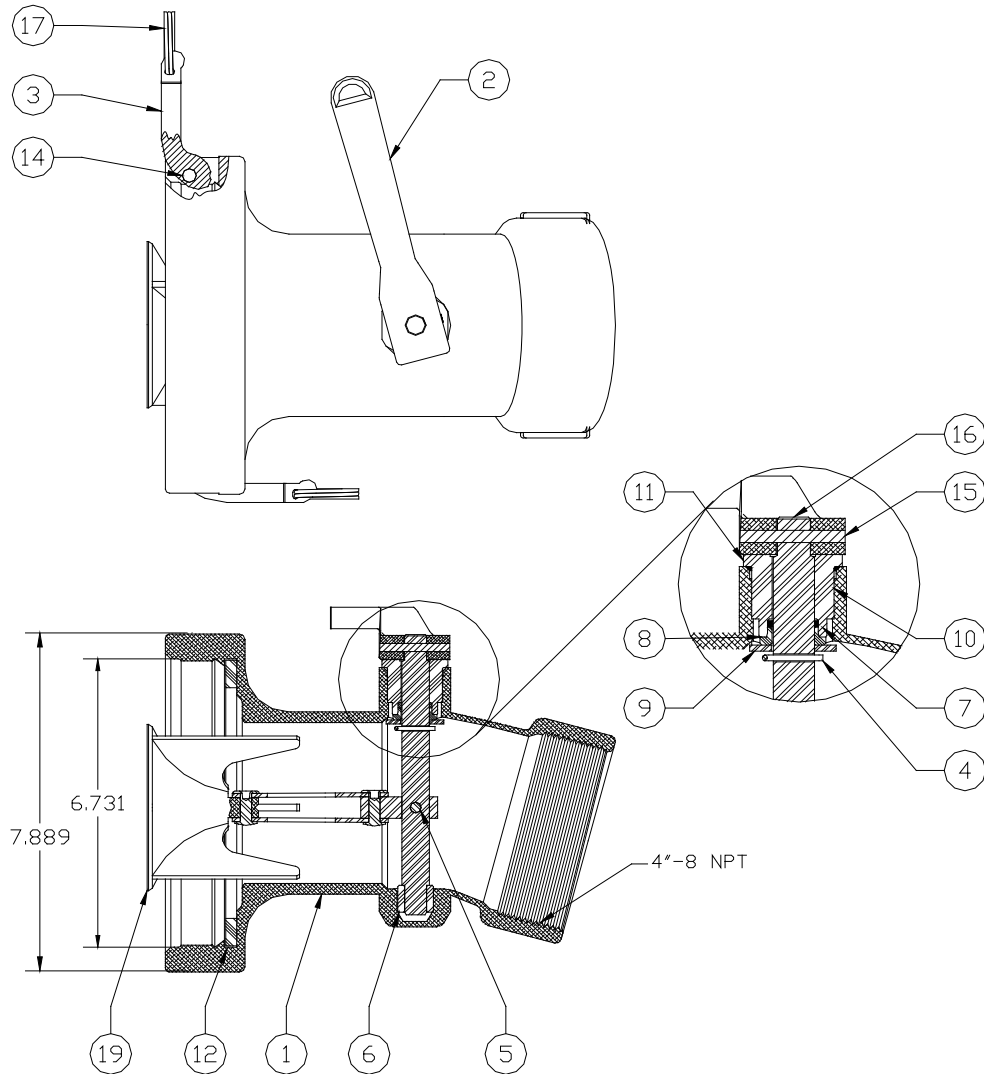

871ED-AL40 4" Gravity Coupler, Buna-N

ITEM	PART NUMBER	DESCRIPTION	QTY
1	E00227A	BODY, MACHINED	1
2	C10111DI	LEVER	1
3	12629 ¹	CAM ARM	2
4	H01186M	COTTER PIN	1
5	H04139M	PIN	1
6	H06111RP	BUSHING	1
7	H06121RP	SHAFT RETAINER	1
8	H06281M	O-RING, BUNA-N	1
9	H06364M	WASHER	1
10	H07724M	STUFFING BOX	1

ITEM	PART NUMBER	DESCRIPTION	QTY
11	H07725M	O-RING, BUNA-N	1
12	H08347M	6" GASKET, BUNA-N	1
13	H08475	POPPET	1
14	H20144M ¹	GROOVE PIN	2
15	H20342M	DRIVE PIN	1
16	H20345RE	SHAFT	1
17	H20550M ¹	FINGER RING	2

REPAIR KITS	
871-ARM KIT	CAM LEVER REPAIR KIT

1 - Included in 871-ARM KIT