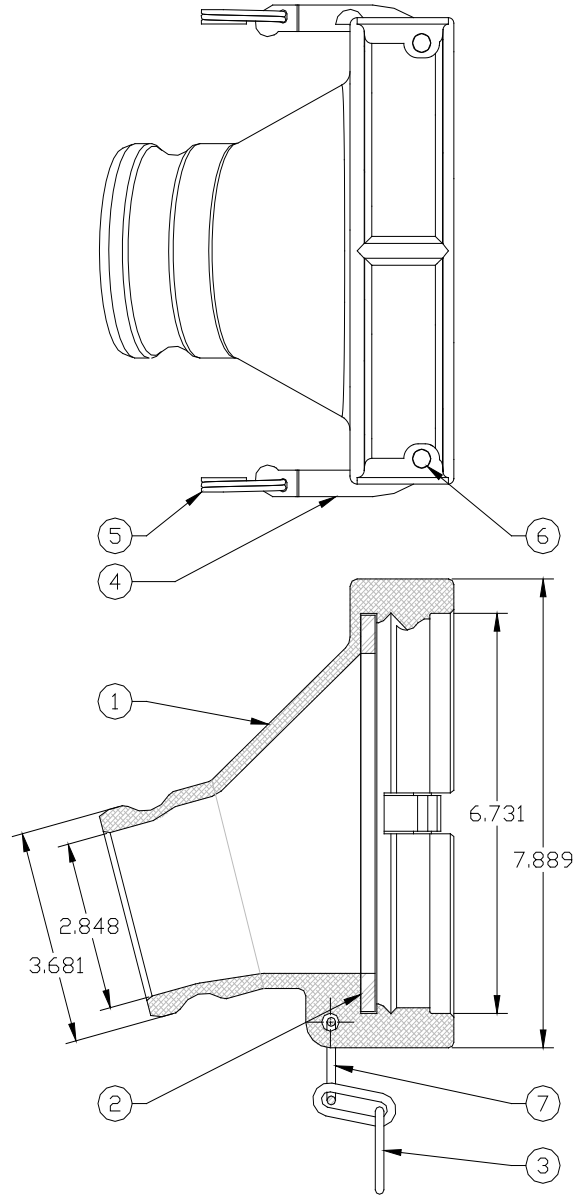

871A-AL4030A-V 4" x 3" Gravity Coupler-Viton Seat

ITEM	PART NUMBER	DESCRIPTION	QTY
1	E10086A	BODY, MACHINED	1
2	H20462M	GASKET, VITON	1
3	H20325M	CHAIN, ZINC PLATED	1
4	12629 ¹	CAM ARM	2
5	H20550M ¹	FINGER RING	2
6	H20144M ¹	GROOVE PIN	2

1 - Included in 871-ARM KIT

ITEM	PART NUMBER	DESCRIPTION	QTY
7	H08328M	CONNECTOR RING	1

REPAIR KITS	
871-ARM KIT	CAM LEVER REPAIR KIT