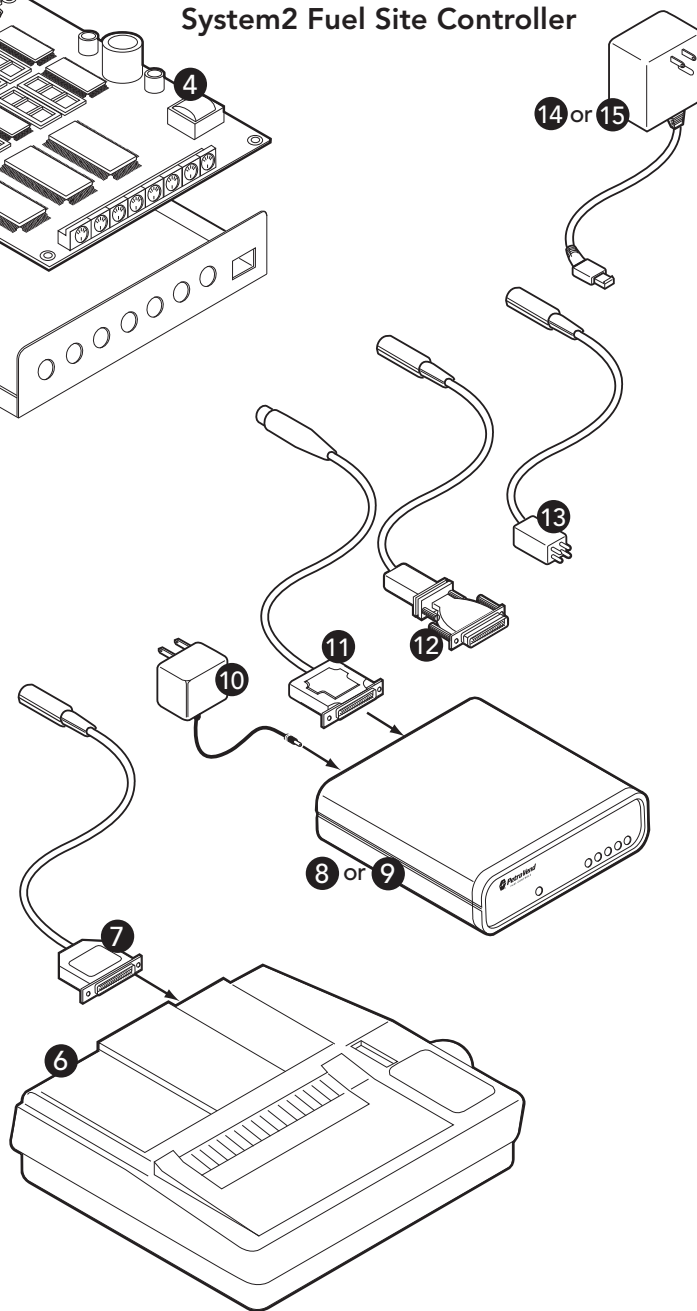

System2™

System2 Fuel Site Controller

C/OPT Pedestal

C/OPT™ FIT/System2 FSC Parts (page 2)

1. C/OPT Pedestal.....	20-4145
2. PV270 System2 Pump Relay Board.....	R20-0270
3. PV268 to Relay Board Cable.....	20-1453
4. PV271 System2 FSC Board.....	R20-0271
5. PV271 Battery.....	48-0204
6. Printer.....	20-7050
7. Printer Cable.....	20-1444
8. 1200/2400 Baud External Modem.....	20-7052
9. Network Modem.....	20-8049
10. Modem Power Pack.....	07-0046
11. Modem Cable.....	20-1456
12. PC/CRT Cable.....	20-1478
13. PetroNet Cable.....	20-1443
14. 120/18VAC External Transformer Assembly.....	07-0041
15. 240/18VAC External Transformer Assembly.....	07-0042