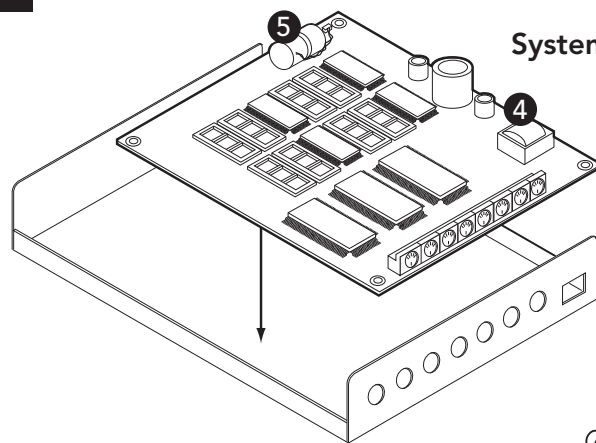

System2™

System2 Fuel Site Controller

C/OPT Pedestal

C/OPT™ FIT/System2 FSC Parts (page 2)

1. C/OPT Pedestal.....	20-4145
2. PV270 System2 Pump Relay Board.....	R20-0270
3. PV268 to Relay Board Cable.....	20-1453
4. PV271 System2 FSC Board.....	R20-0271
5. PV271 Battery.....	48-0204
6. Printer.....	20-7050
7. Printer Cable.....	20-1444
8. 1200/2400 Baud External Modem.....	20-7052
9. Network Modem.....	20-8049
10. Modem Power Pack.....	07-0046
11. Modem Cable.....	20-1456
12. PC/CRT Cable.....	20-1478
13. PetroNet Cable.....	20-1443
14. 120/18VAC External Transformer Assembly.....	07-0041
15. 240/18VAC External Transformer Assembly.....	07-0042