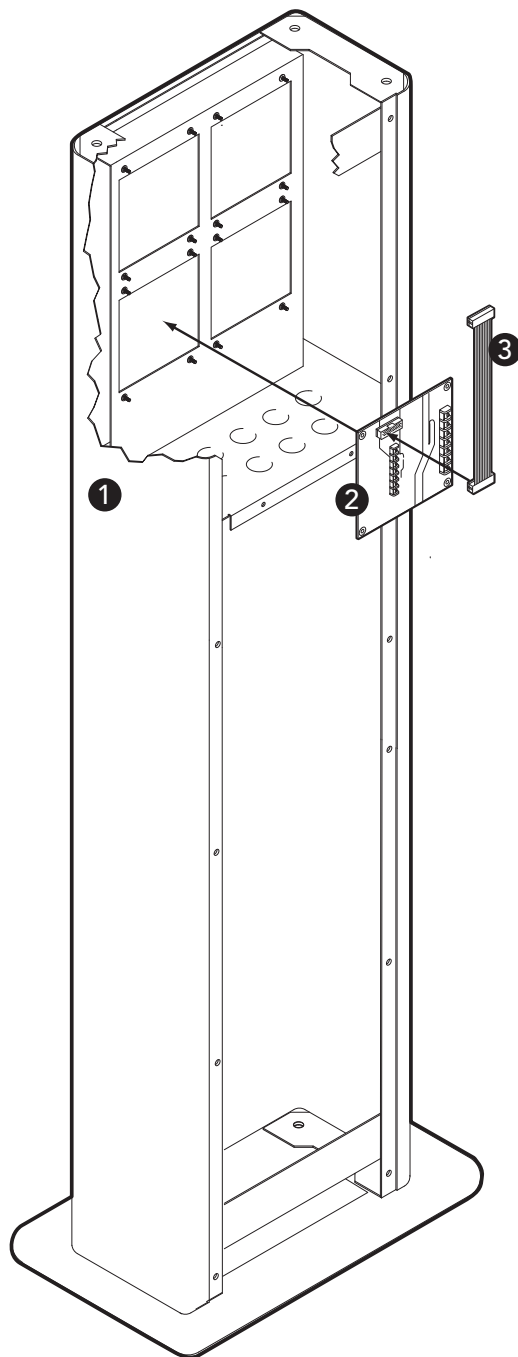

System2™

System2 Fuel Site Controller

C/OPT Pedestal

C/OPT™ FIT/System2 FSC Parts (page 2)

1. C/OPT Pedestal.....	20-4145
2. PV270 System2 Pump Relay Board.....	R20-0270
3. PV268 to Relay Board Cable.....	20-1453
4. PV271 System2 FSC Board.....	R20-0271
5. PV271 Battery.....	48-0204
6. Printer.....	20-7050
7. Printer Cable.....	20-1444
8. 1200/2400 Baud External Modem.....	20-7052
9. Network Modem.....	20-8049
10. Modem Power Pack.....	07-0046
11. Modem Cable.....	20-1456
12. PC/CRT Cable.....	20-1478
13. PetroNet Cable.....	20-1443
14. 120/18VAC External Transformer Assembly.....	07-0041
15. 240/18VAC External Transformer Assembly.....	07-0042