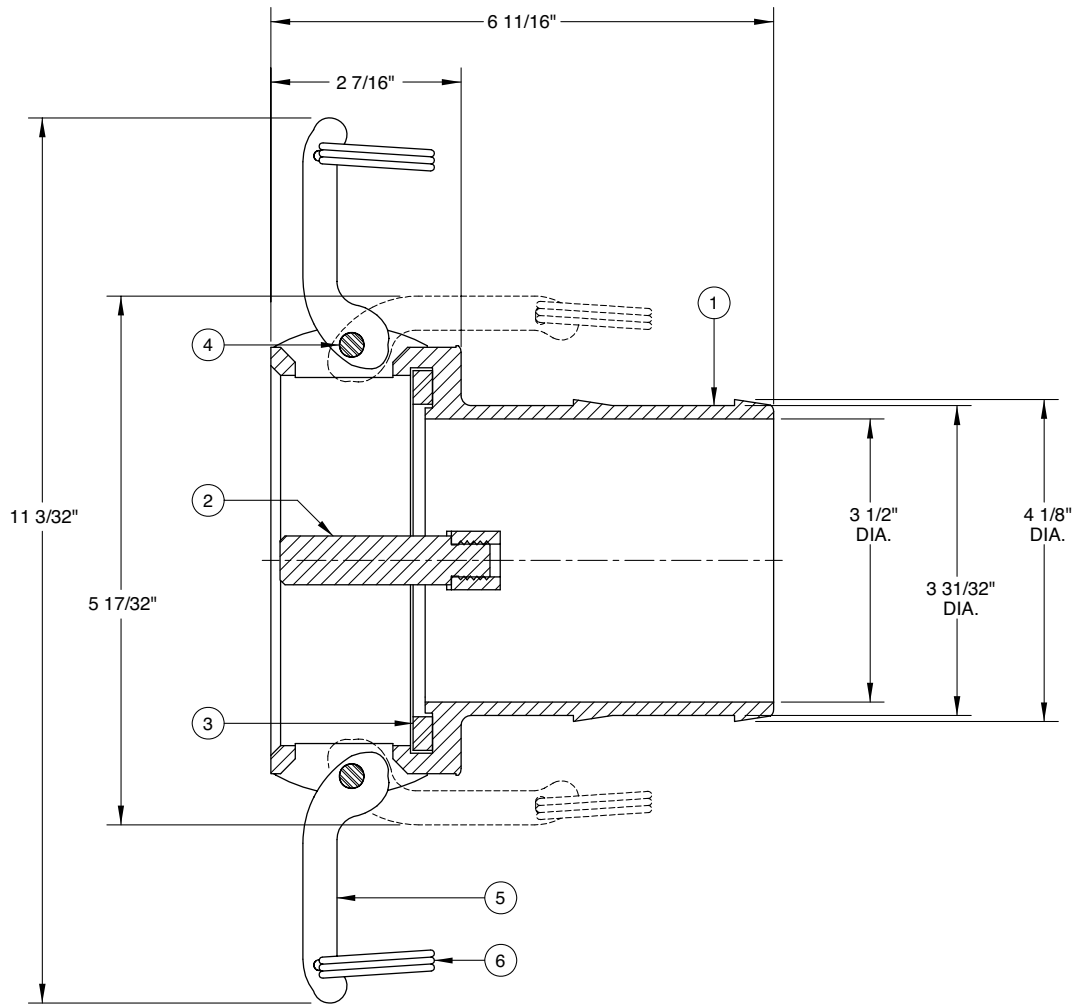

633CV-AL4040 4" x 4" Vapor Coupler

Replacement Parts

Rev. 0, January 2003

ITEM	PART NUMBER	DESCRIPTION	QTY.
1	C02901A	BODY	1
2	H08402RA	STEM	1
3	H20547M	GASKET (BUNA)	1

ITEM	PART NUMBER	DESCRIPTION	QTY.
4	H20144M	GROOVE PIN	2
5	D10184M	CAM ARM	2
6	H20550M	FINGER RING	2